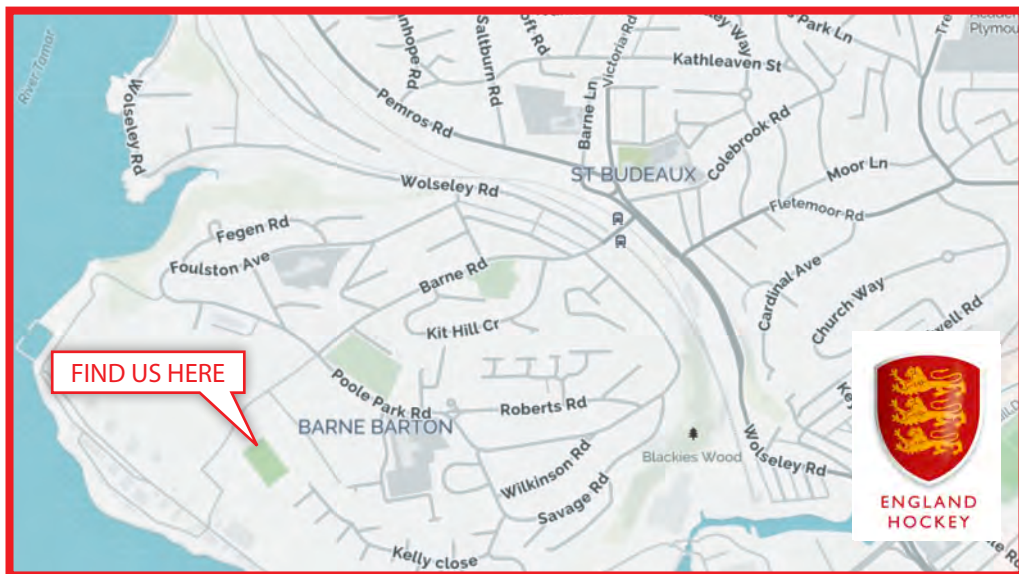

Membership

Safeguarding

When & Where

With

£60 per season. £40 for siblings.
(Payment may be made by instalments)

All staff hold DBS. All coaches first aid trained.

10.00-13.00 every Sunday (September to April)
at Bull Point ATP, Kinterbury Road, Plymouth, PL5 1ER.
Please ignore the 'authorised vehicles only' sign.

Free secure parking, comfortable club lounge
over-looking the pitch.

*Complementary beverages, toilets
and changing rooms*

"The friendliest club in the city"

For further information, please contact us
committee@plymouthhockeyclub.org.uk